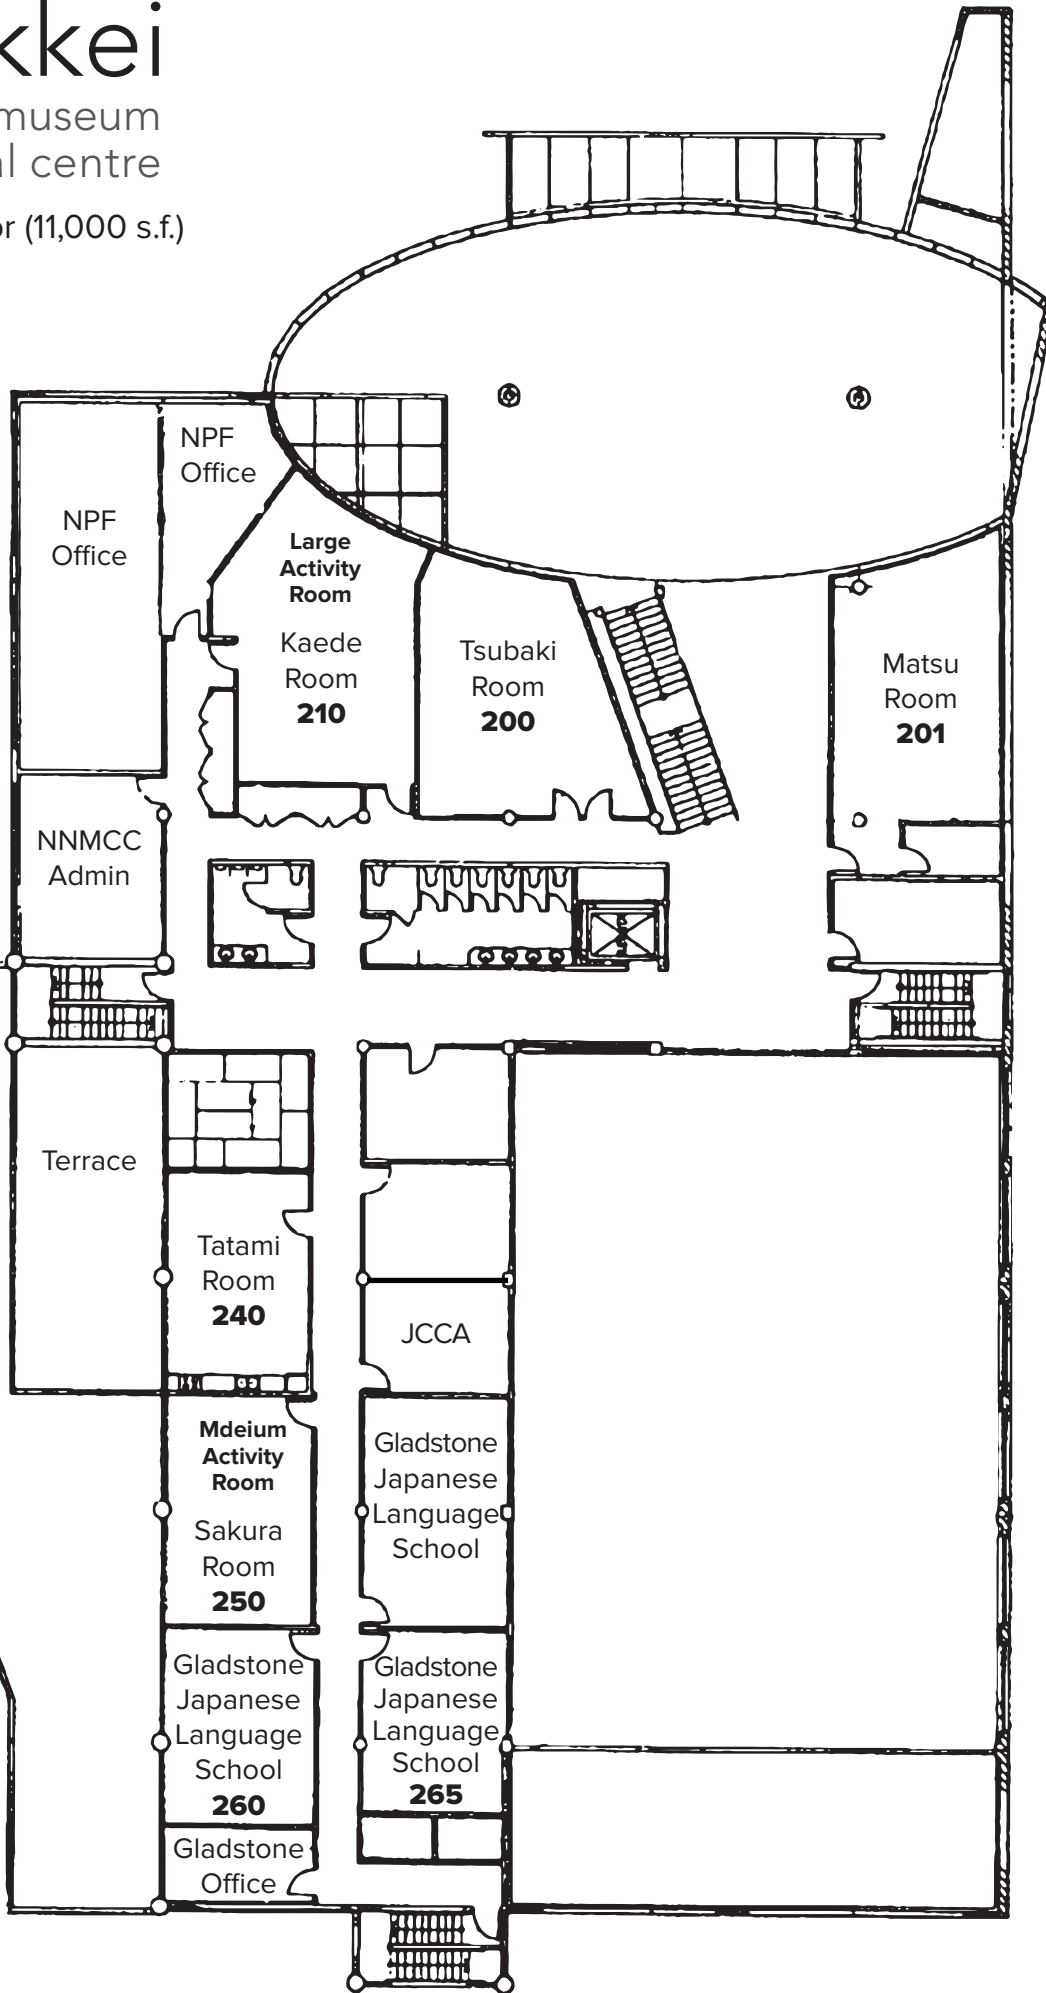

Matsu Room 201:
650 square feet
(small kitchen inside)

Tsubaki Room 200:
620 square feet

Kaede Room 210:
670 square feet

Sakura Room 250:
440 square feet