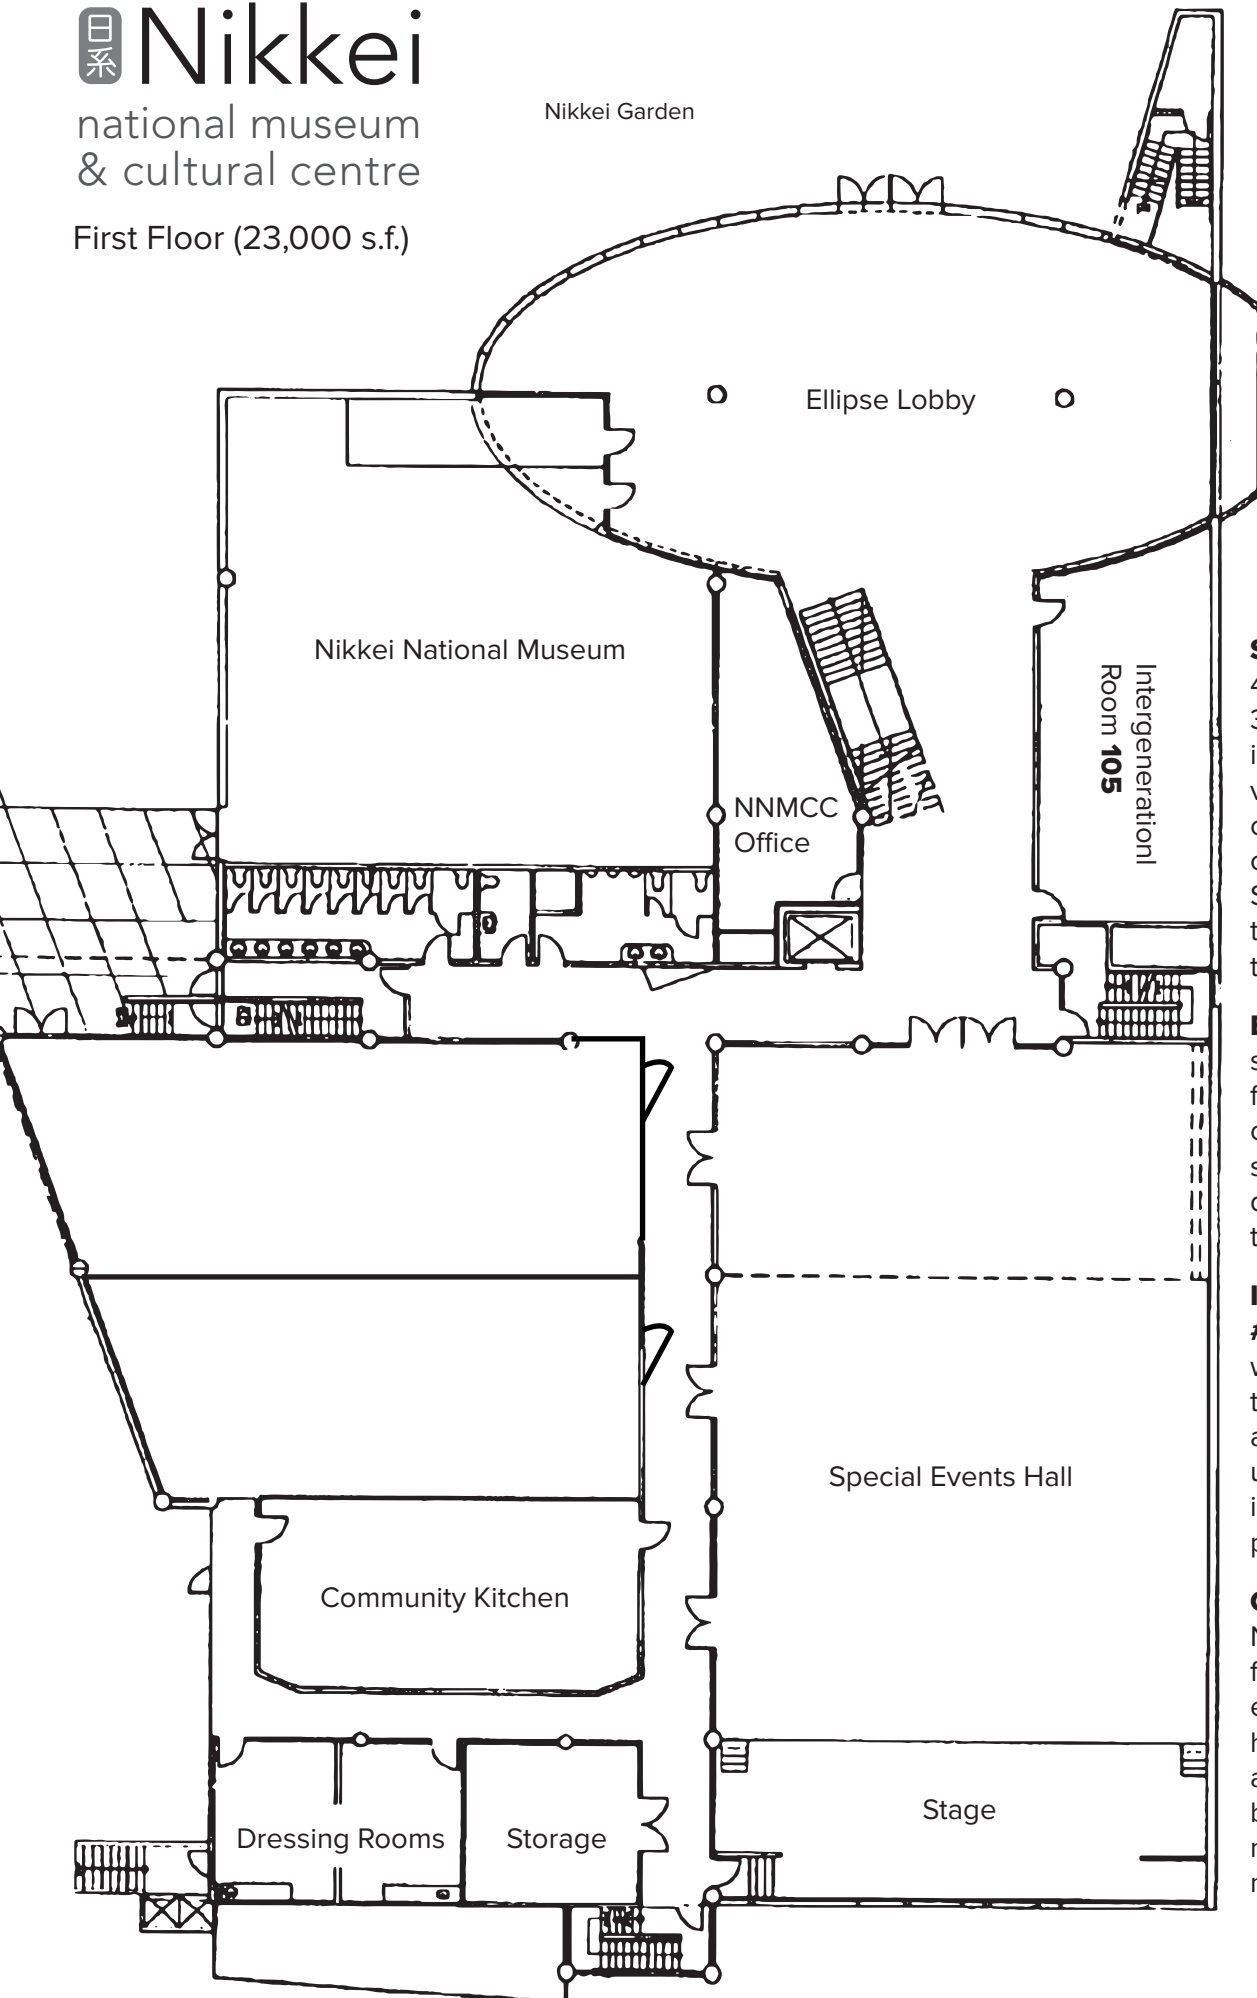

# 日系 Nikkei

national museum  
& cultural centre

First Floor (23,000 s.f.)

Nikkei Garden

### Special Events Hall:

4,500 square feet, up to 320 banquet seating, 400 in theatre style. A great venue for Banquets, Receptions, Seminars, Concerts, Community Events, Sports, Dances, Celebrations of Life, bouncy castle birthday parties

### Ellipse Lobby:

2,700 square feet, 140 seats for theatre, 120 guests comfortably for banquet seating. Great space, for displays, and or presentations.

### Intergenerational Room # 105:

700 square feet w/kitchen, up to 60 in a theatre style, 30 seats for a classroom style, can be used for meetings, seminars, workshops, Lego parties